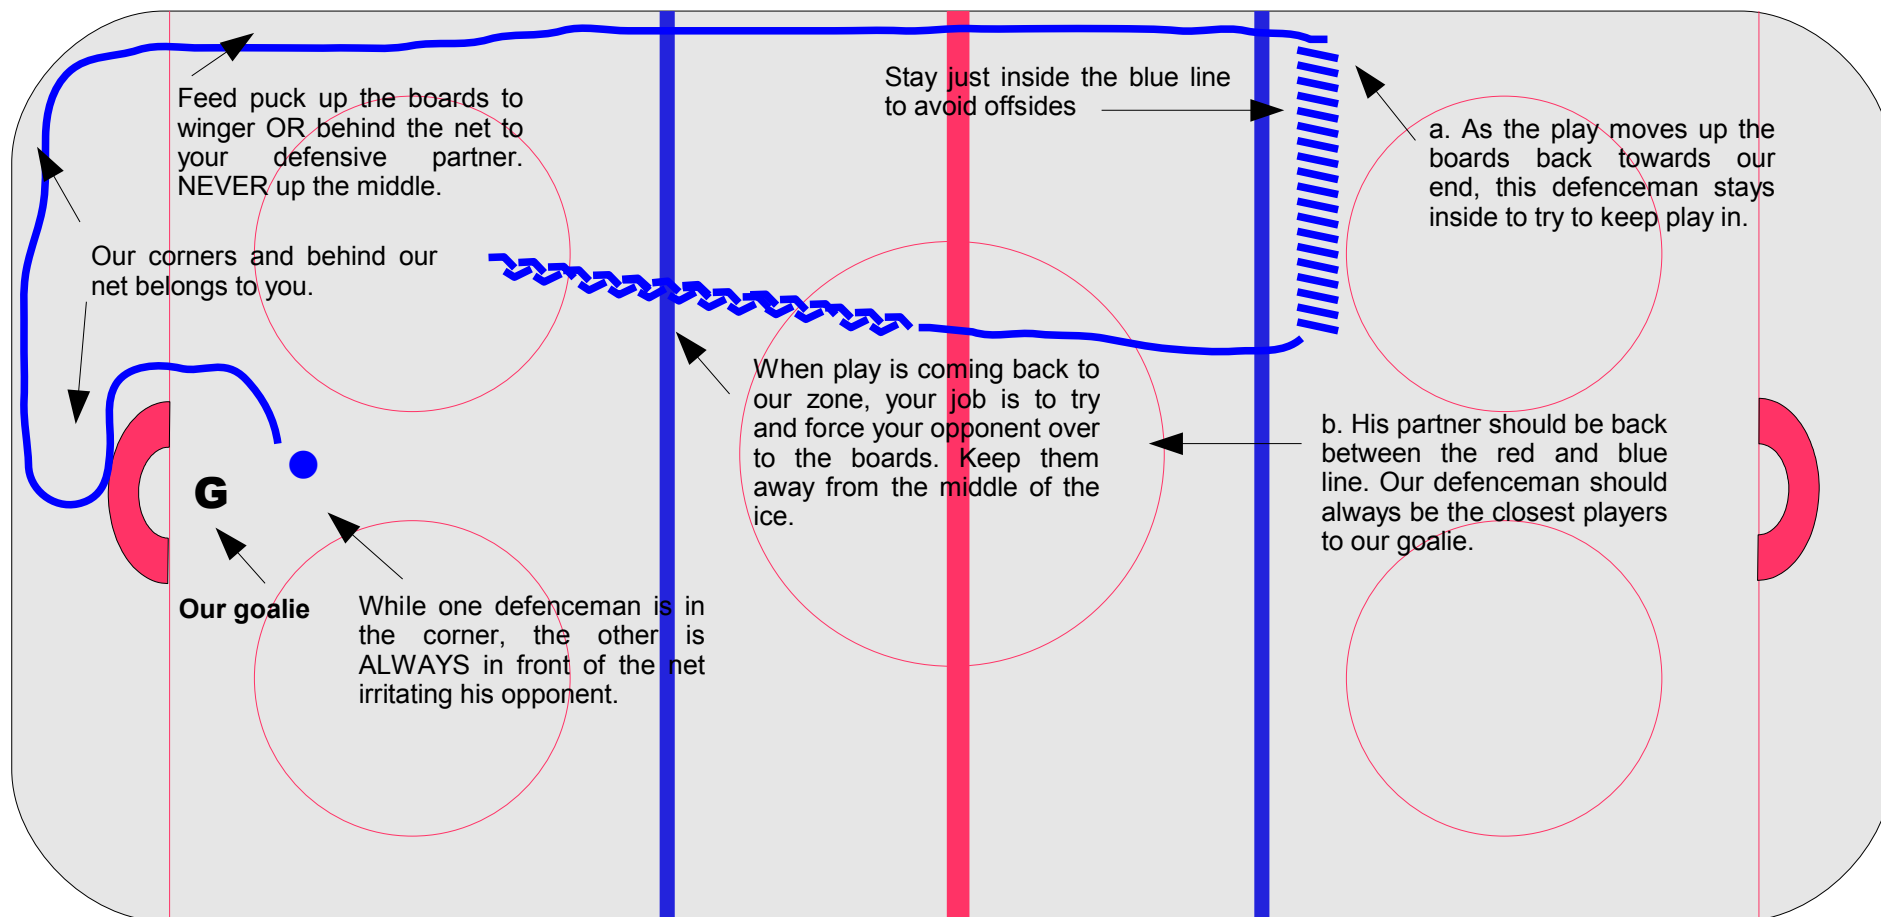

# Position – Defence

Defenceman always work to stop the play before your opponent crosses our blue line.